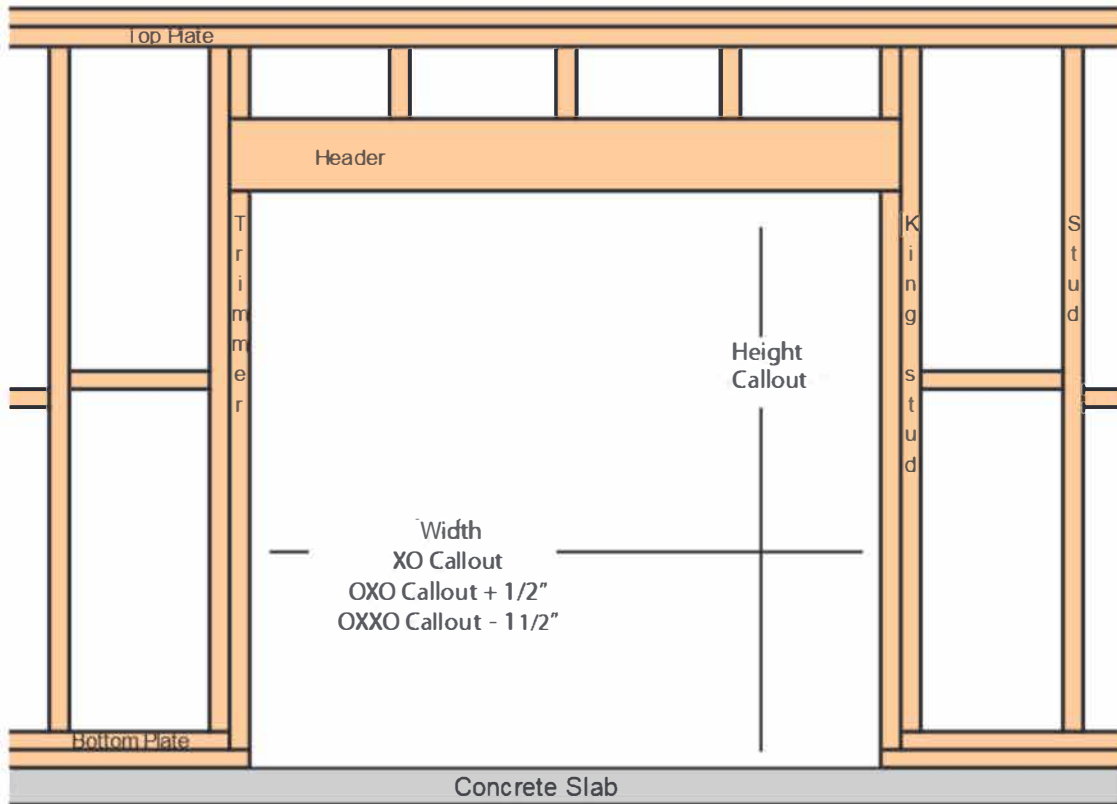

Serving all of Southern California
 Call Us (661) 295-5930

6000 / 7000 / 7100 Series Patio Doors

- Doors:**
 XO & OX *Rough Opening: Width = Callout*
 OXO *Rough Opening: Width = Callout add 1/2"*
 OXXO *Rough Opening: Width = Callout minus 1 1/2"*
 All Doors *Rough Opening: Height = Callout*

**Note: Rough openings must be complete (with trimmers nailed off)
 Openings must be plumb, level & square with plates and bolts cut flush**