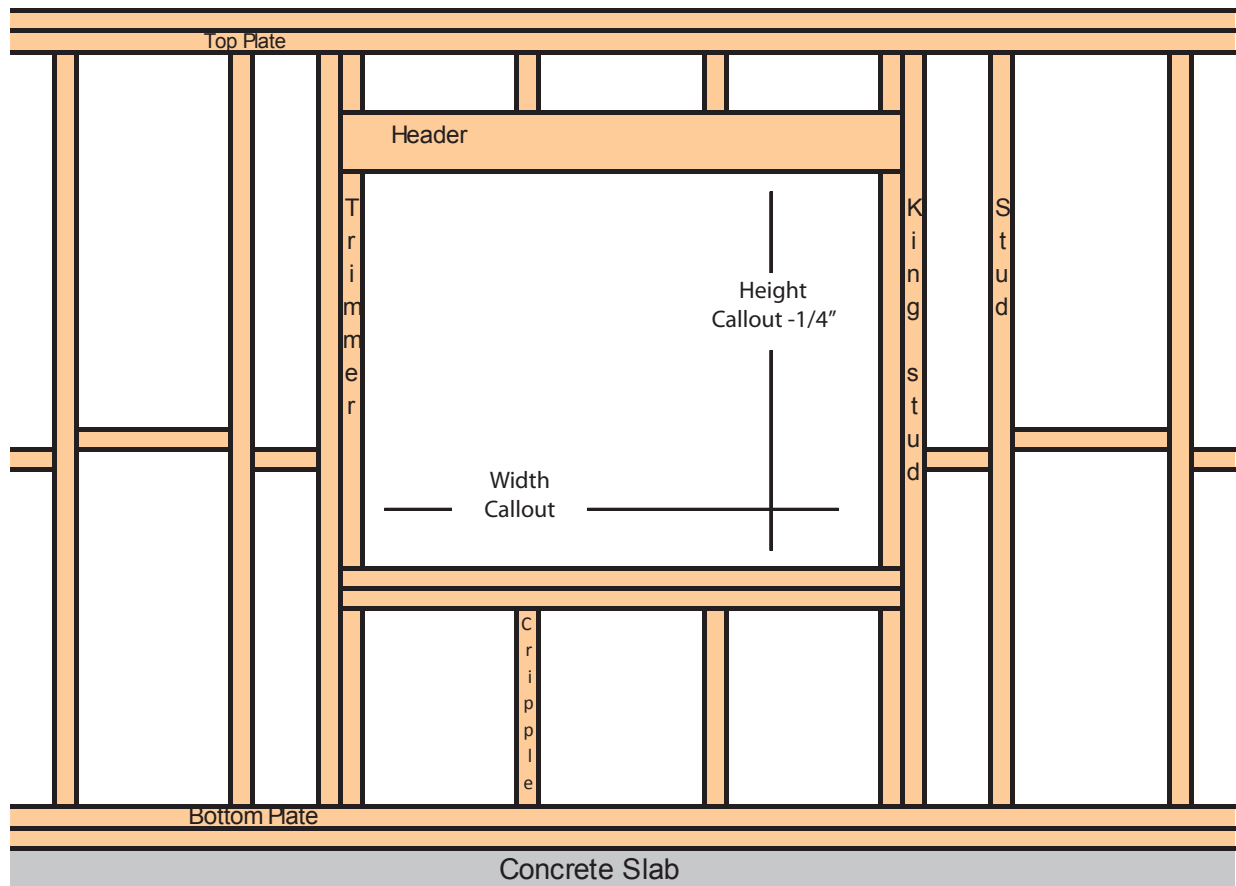

Serving all of Southern California
Call Us (661) 295-5930

7000 / 7100 Series Windows

7000 / 7100 Series

Windows: Horizontal Slider, Single Hung, Fixed, All Shapes and Stack/Mull Combinations

Rough Opening: Width = Callout, Height = Callout minus 1/4"

**Note: Rough openings must be complete (with trimmers nailed off)
Openings must be plumb, level & square with no bow or dip in the sill**