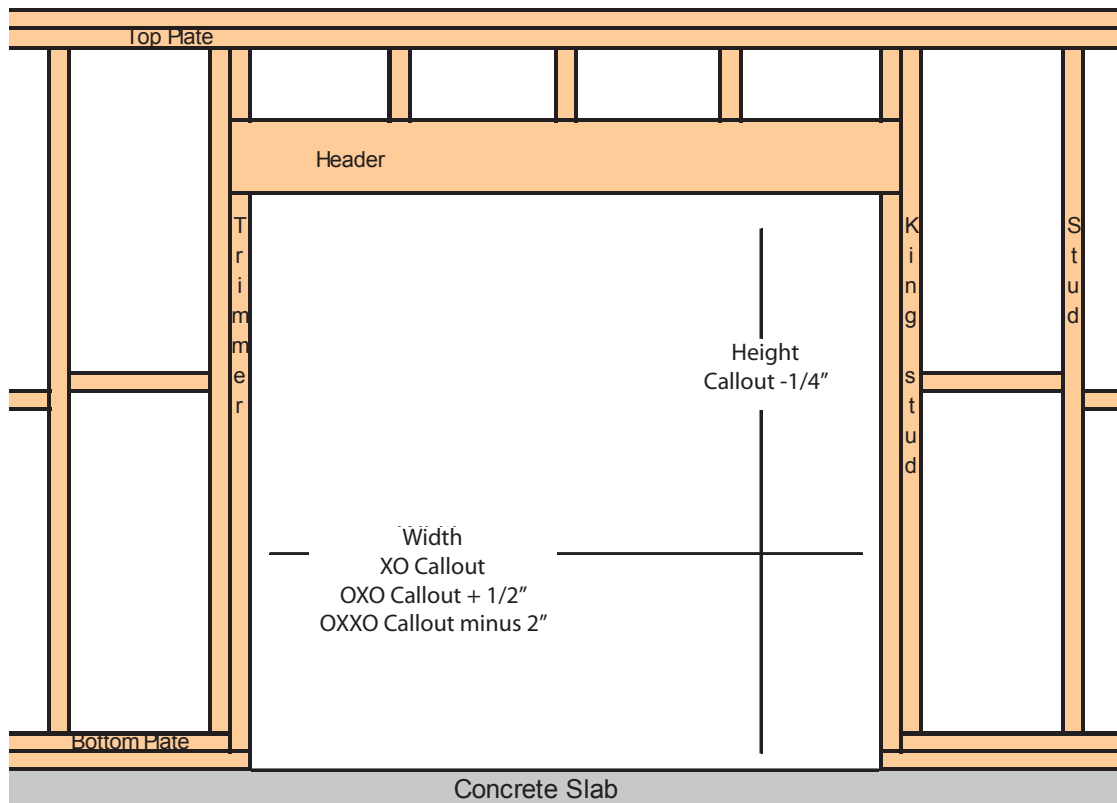

Serving all of Southern California
Call Us (661) 295-5930

6000 / 7000 / 7100 Series Patio Doors

Doors: (XO & OX)

XO & OX Rough Opening: Width = Callout

OXO Rough Opening: Width = Callout add 1/2"

OXXO Rough Opening: Width = Callout minus 2"

All Doors Rough Opening: Height = Callout minus 1/4"

**Note: Rough openings must be complete (with trimmers nailed off)
Openings must be plumb, level & square with plates and bolts cut flush**